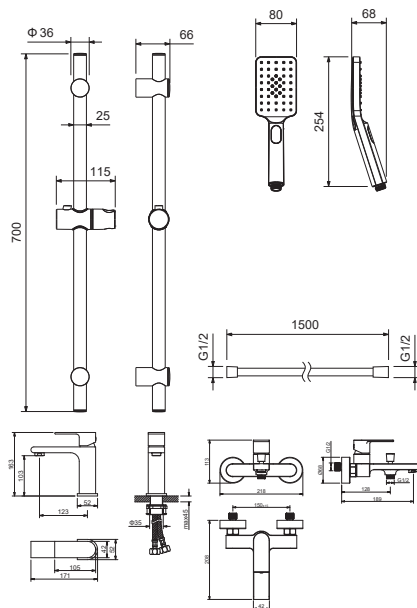

Характеристики:

- Керамический картридж Citec Ø35 мм
- Аэратор Neoperl
- Кнопочное переключение режимов лейки ручного душа

AQ1431CR
хром