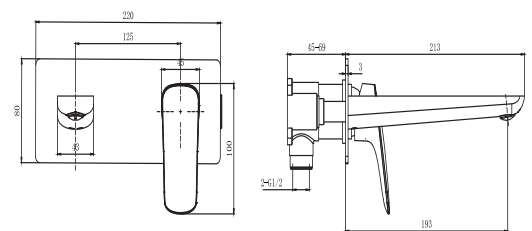

AQ1018CR
хром

AQ1018MB
черный матовый

Смеситель для биде ВЕГА

- Material of the faucet body brass
- Handle of zinc alloy
- Ceramic cartridge WANHAI Ø35 mm
- Aerator Honeycomb Coin Slot, swivel
- Fixed spout
- Flexible supply line 1/2" 500 mm of stainless steel in the kit
- 10 year warranty