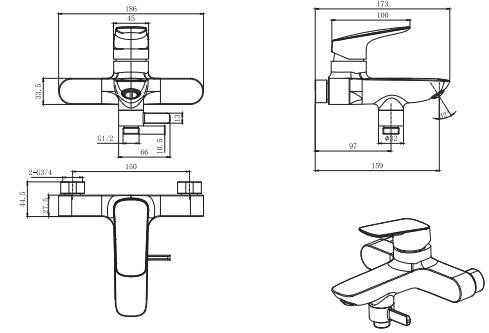

Смеситель для ванны ВЕГА

- Материал корпуса латунь
- Ручка из цинкового сплава
- Керамический картридж WANHAI Ø35 мм
- Аэратор Honeycomb Coin Slot
- Дивертор поворотный
- Излив фиксированный
- S-образные эксцентрики с декоративными отражателями в комплекте
- Лейка и шланг в комплект не входят
- Гарантия 10 лет