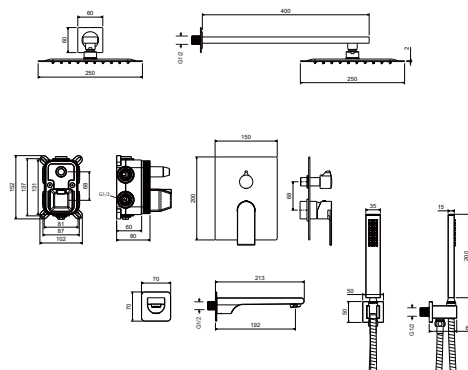

AQ2440CR
хром

AQ2440MB
черный матовый

**Душевая система
ЛИРА**

- Material of the mixer body brass
- Mixer handle of zinc alloy
- Ceramic cartridge Cites Ø35 mm
- Aerator in the kit
- Divertor: ceramic cartridge, swivel
- Overflow hidden
- Top shower Ø300 mm of stainless steel
- Shower bar of stainless steel
- Ø23 mm with height adjustment 80,0-132, cm
- Hand shower of brass with 1 jet stream
- Shower hose 150 cm of stainless steel
- S-shaped eccentric with decorative reflectors in the kit
- 10 year warranty