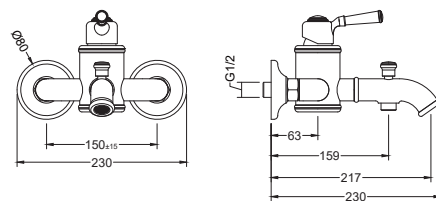

**Смеситель для ванны
КЛАССИК**

- Материал корпуса латунь
- Ручка из сплава латуни и цинка
- Керамический картридж Cites Ø35 мм
- Аэратор Neoperl
- Дивертор вытяжной из латуни
- Излив фиксированный
- S-образные эксцентрики с декоративными отражателями в комплекте
- Лейка и шланг в комплект не входят
- Гарантия 10 лет

**Смеситель для ванны
с душевым набором
КЛАССИК**

- Материал корпуса смесителя латунь
- Керамический картридж Cites Ø35 мм
- Аэратор Neoperl
- Излив фиксированный
- Ручной душ из латуни с 1 режимом струи
- Душевой шланг 150 см из нержавеющей стали
- Дивертор вытяжной из латуни
- Настенный держатель ручного душа из латуни
- S-образные эксцентрики с декоративными отражателями в комплекте
- Гарантия 10 лет