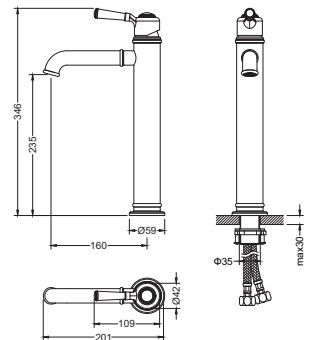

КЛАССИК

Изящная и выразительная коллекция Aquatek Классик вдохновлена прекрасными образами прошлого, лёгкой ностальгией и приятными воспоминаниями.

В коллекции Aquatek Классик соединены современный контекст, классический шик и мотивы ушедшей эпохи.

Смеситель для раковины 72 КЛАССИК

- Материал корпуса латунь
- Ручка из сплава латуни и цинка
- Керамический картридж Citec Ø35 мм
- Аэратор Neoperl
- Излив фиксированный
- Гибкая подводка Shida ½" 600 мм из нержавеющей стали в комплекте
- Крепление для смесителя из латуни
- Гарантия 10 лет

Смеситель для раковины 235 КЛАССИК

- Материал корпуса латунь
- Ручка из сплава латуни и цинка
- Керамический картридж Citec Ø35 мм
- Аэратор Neoperl
- Излив фиксированный
- Гибкая подводка Shida ½" 600 мм из нержавеющей стали в комплекте
- Крепление для смесителя из латуни
- Гарантия 10 лет