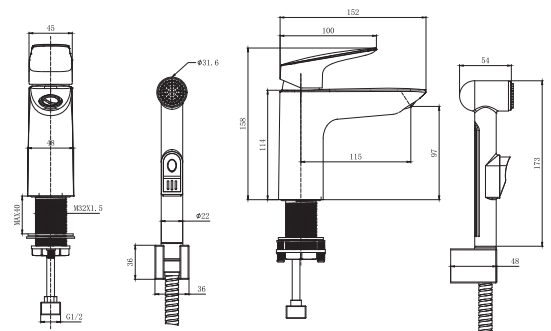

AQ1012CR
хром

AQ1012MB
черный матовый

Смеситель для раковины 97 с гигиеническим ручным душем ВЕГА

- Material of the faucet body brass
- Handle of zinc alloy
- Ceramic cartridge WANHAI Ø35 mm
- Aerator Honeycomb Coin Slot
- Fixed spout
- Flexible supply line 1/2" 500 mm of stainless steel in the kit
- 500 mm of stainless steel in the kit
- Hygienic shower head with push-button mechanism made of ABS plastic
- Shower hose 150 cm of PVC with protection against twisting
- 10 year warranty