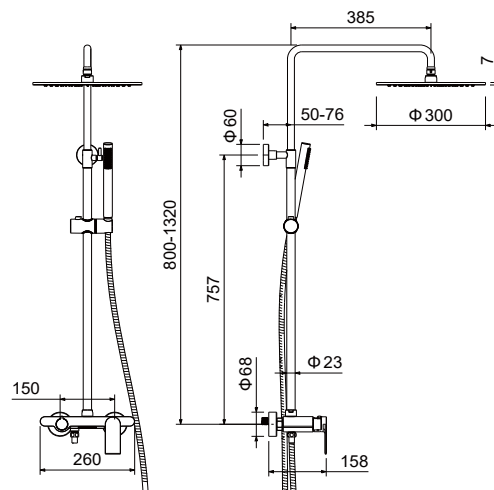

AQ2440CR
хром

AQ2440MB
черный матовый

**Душевая система
ЛИРА**

- Material of the mixer body brass
- Mixer handle of zinc alloy
- Ceramic cartridge Cites Ø35 mm
- Aerator in the kit
- Divertor: ceramic cartridge, swivel
- Overflow hidden
- Top shower Ø300 mm of stainless steel
- Shower bar of stainless steel
- Ø23 mm with height adjustment 80,0-132, cm
- Hand shower of brass with 1 jet stream
- Shower hose 150 cm of stainless steel
- S-shaped eccentric with decorative reflectors in the kit
- 10 year warranty