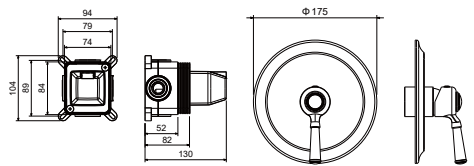

Смеситель для ванны (внешняя и скрытая часть) КЛАССИК

- Смеситель из латуни с установочной коробкой на 2 потребителя
- Ручка из цинкового сплава
- Керамический картридж Cites $\varnothing 35$ мм
- Дивертор: керамический картридж, поворотный
- Скрытая часть в комплекте
- Декоративная накладка из нержавеющей стали
- Гарантия 10 лет

Смеситель для ванны 3 режима (внешняя и скрытая часть) КЛАССИК

- Смеситель из латуни с установочной коробкой на 3 потребителя
- Ручки из цинкового сплава
- Керамический картридж Cites $\varnothing 35$ мм
- Дивертор: керамический картридж, поворотный
- Скрытая часть в комплекте
- Декоративная накладка из нержавеющей стали
- Гарантия 10 лет

Смеситель для душа (внешняя и скрытая часть) КЛАССИК

- Смеситель из латуни с установочной коробкой на 1 потребителя
- Ручка из цинкового сплава
- Керамический картридж Cites $\varnothing 35$ мм
- Скрытая часть в комплекте
- Декоративная накладка из нержавеющей стали
- Гарантия 10 лет

Излив для ванны 182 мм КЛАССИК

- Материал корпуса латунь
- Аэратор Neoreg
- Излив фиксированный
- Декоративная накладка из нержавеющей стали
- Скрытый встроенный в стену монтаж
- Гарантия 10 лет

Набор с гигиеническим душем (смеситель + гигиеническая лейка + шланг + шланговое подсоединение с держателем) КЛАССИК

- Смеситель из латуни с установочной коробкой
- Керамический картридж Cites $\varnothing 35$ мм
- Лейка гигиенического душа с нажимным механизмом из латуни
- Душевой шланг 120 см
- Шланговое подсоединение с держателем для душа из латуни
- Декоративная накладка из нержавеющей стали
- Скрытая часть в комплекте
- Гарантия 10 лет