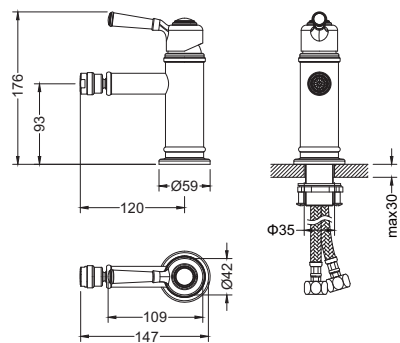

**Смеситель для биде
КЛАССИК**

- Материал корпуса латунь
- Ручка из сплава латуни и цинка
- Керамический картридж Cites Ø35 мм
- Аэратор Neoperl, поворотный
- Излив фиксированный
- Гибкая подводка Shida ½" 600 мм из нержавеющей стали в комплекте
- Крепление для смесителя из латуни
- Гарантия 10 лет

**Смеситель для ванны
КЛАССИК**

- Материал корпуса латунь
- Ручка из сплава латуни и цинка
- Керамический картридж Cites Ø35 мм
- Аэратор Neoperl
- Дивертор вытяжной из латуни
- Излив фиксированный
- S-образные эксцентрики с декоративными отражателями в комплекте
- Лейка и шланг в комплект не входят
- Гарантия 10 лет

**Смеситель для ванны
с душевым набором
КЛАССИК**

- Материал корпуса смесителя латунь
- Керамический картридж Cites Ø35 мм
- Аэратор Neoperl
- Излив фиксированный
- Ручной душ из латуни с 1 режимом струи
- Душевой шланг 150 см из нержавеющей стали
- Дивертор вытяжной из латуни
- Настенный держатель ручного душа из латуни
- S-образные эксцентрики с декоративными отражателями в комплекте
- Гарантия 10 лет

**Смеситель для ванны напольный
(внешняя и скрытая часть)
КЛАССИК**

- Материал корпуса смесителя латунь
- Ручка смесителя из сплава латуни и цинка
- Керамический картридж Cites Ø35 мм
- Аэратор Neoperl
- Излив фиксированный
- Дивертор вытяжной из латуни
- Ручной душ из латуни с 1 режимом струи
- Душевой шланг 150 см из нержавеющей стали с защитой от перекручивания
- Держатель для ручного душа из латуни
- Скрытая часть в комплекте
- Гарантия 10 лет