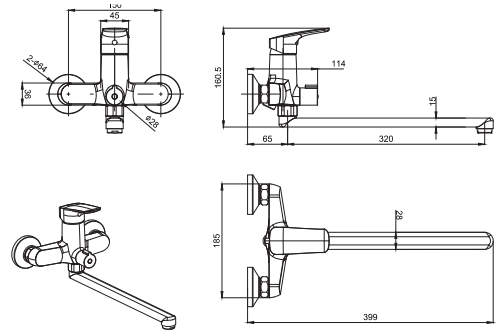

Смеситель для ванны с длинным изливом 227 ВЕГА

- Материал корпуса латунь
- Ручка из цинкового сплава
- Керамический картридж WANHAI Ø35 мм
- Аэратор Honeycomb Coin Slot
- Дивертор WANHAI, поворотный
- Излив поворотный
- S-образные эксцентрики с декоративными отражателями в комплекте
- Лейка и шланг в комплект не входят
- Гарантия 10 лет