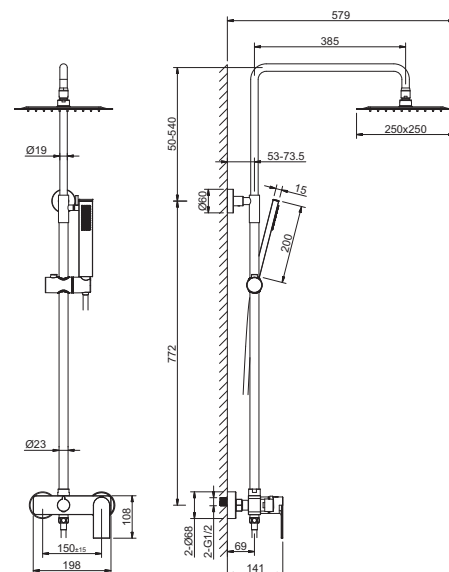

НОВИНКА

Душевая система ЛИРА

- Материал корпуса смесителя латунь
- Ручка смесителя из цинкового сплава
- Керамический картридж Sedal Ø35 мм
- Дивертор поворотный
- Верхний душ 250x250 мм из нержавеющей стали
- Душевая штанга из нержавеющей стали Ø23 мм с регулировкой по высоте 77,2-131,2 см
- Ручной душ из латуни с 1 режимом струи
- Душевой шланг 150 см из нержавеющей стали
- S-образные эксцентрики с декоративными отражателями в комплекте
- Гарантия 10 лет