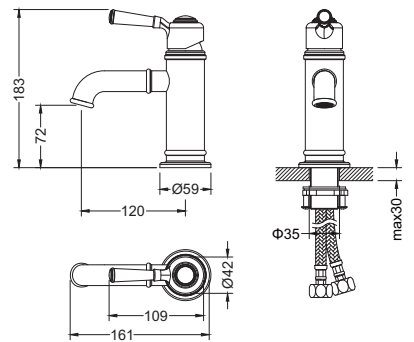

Смеситель для раковины 235 КЛАССИК

- Материал корпуса латунь
- Ручка из сплава латуни и цинка
- Керамический картридж Citec Ø35 мм
- Аэратор Neoperl
- Излив фиксированный
- Гибкая подводка Shida ½" 600 мм из нержавеющей стали в комплекте
- Крепление для смесителя из латуни
- Гарантия 10 лет