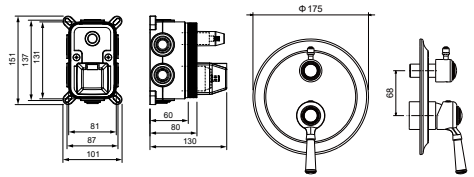

AQ1566CR
хром

AQ1566MB
черный матовый

Смеситель для душа (внешняя и скрытая часть) КЛАССИК

- Смеситель из латуни с установочной коробкой на 1 потребителя
- Ручка из цинкового сплава
- Керамический картридж Cites $\varnothing 35$ мм
- Скрытая часть в комплекте
- Декоративная накладка из нержавеющей стали
- Гарантия 10 лет