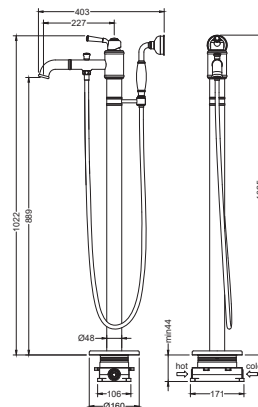

**Смеситель для биде
КЛАССИК**

- Материал корпуса латунь
- Ручка из сплава латуни и цинка
- Керамический картридж Cites Ø35 мм
- Аэратор Neoperl, поворотный
- Излив фиксированный
- Гибкая подводка Shida ½" 600 мм из нержавеющей стали в комплекте
- Крепление для смесителя из латуни
- Гарантия 10 лет

**Смеситель для ванны
КЛАССИК**

- Материал корпуса латунь
- Ручка из сплава латуни и цинка
- Керамический картридж Cites Ø35 мм
- Аэратор Neoperl
- Дивертор вытяжной из латуни
- Излив фиксированный
- S-образные эксцентрики с декоративными отражателями в комплекте
- Лейка и шланг в комплект не входят
- Гарантия 10 лет

**Смеситель для ванны
с душевым набором
КЛАССИК**

- Материал корпуса смесителя латунь
- Керамический картридж Cites Ø35 мм
- Аэратор Neoperl
- Излив фиксированный
- Ручной душ из латуни с 1 режимом струи
- Душевой шланг 150 см из нержавеющей стали
- Дивертор вытяжной из латуни
- Настенный держатель ручного душа из латуни
- S-образные эксцентрики с декоративными отражателями в комплекте
- Гарантия 10 лет

**Смеситель для ванны напольный
(внешняя и скрытая часть)
КЛАССИК**

- Материал корпуса смесителя латунь
- Ручка смесителя из сплава латуни и цинка
- Керамический картридж Cites Ø35 мм
- Аэратор Neoperl
- Излив фиксированный
- Дивертор вытяжной из латуни
- Ручной душ из латуни с 1 режимом струи
- Душевой шланг 150 см из нержавеющей стали с защитой от перекручивания
- Держатель для ручного душа из латуни
- Скрытая часть в комплекте
- Гарантия 10 лет